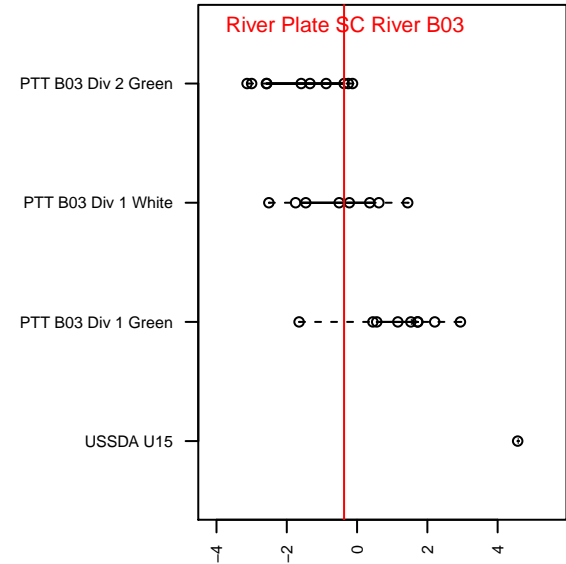

# River Plate SC River B03

River Plate SC  
 NE Portland, OR  
 B03 total strength=1252  
 attack=7.95 defense=2.88  
 fall league = PTT B03 Div 2 Green  
 spr league = PTT Win B03 Div 1 Orange  
 notes= RPFC; NPS

alt names used:  
 RIVER PLATE SC RIVER (OR)  
 RPSC 03B River  
 RPSC 03B River  
 RPSC 03B River

Venues played:  
 2016 Spr OYS B03 Division 2 Green  
 2017 Bend Premier Cup Liam Ridgewell (U15)  
 2017 PTT B03 Division 2 Green  
 2017 OYS Founders Cup B03  
 2017 PTT Winter B03 Division 1 Orange

**attack and defense variance (black dot)  
relative to other teams  
and top 10 in region**

**attack and defense rating  
relative to others at age  
and all opponents in last 13 months**

**Performance relative to 13 month average**