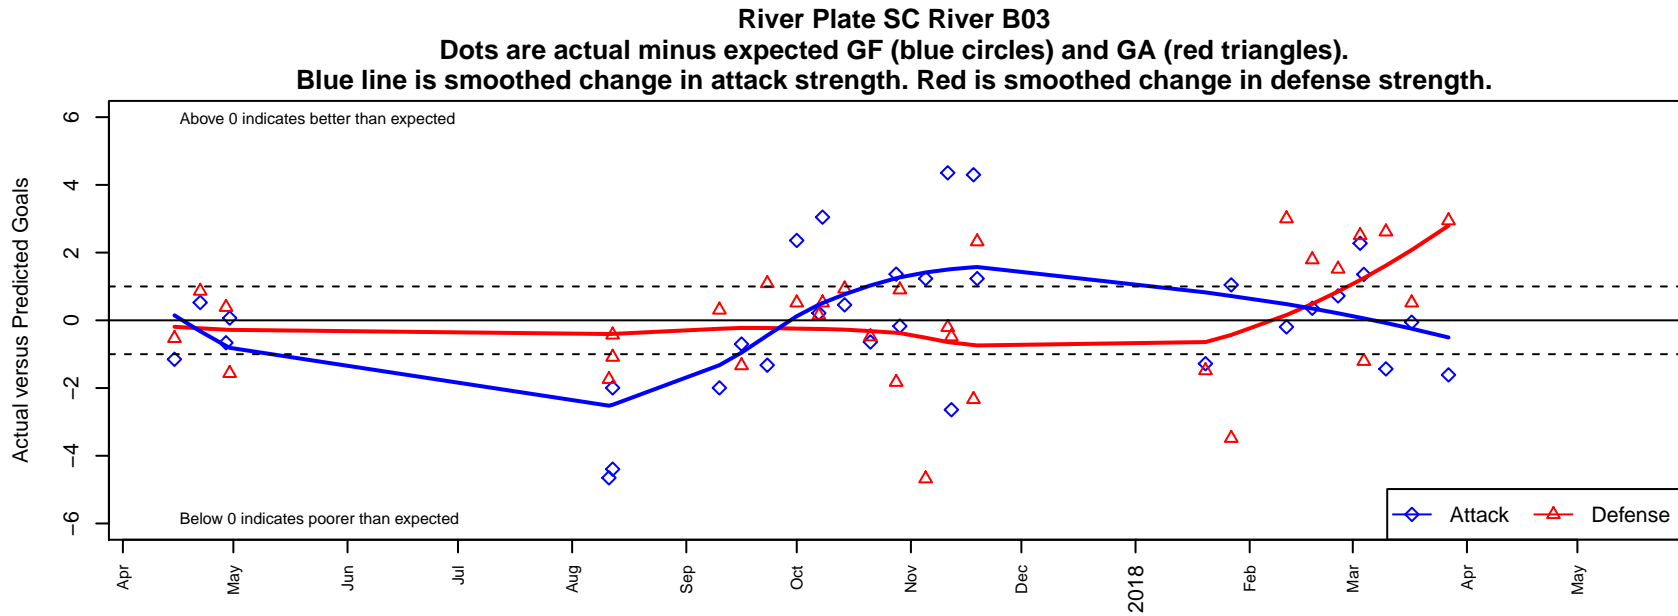

# River Plate SC River B03

River Plate SC  
 NE Portland, OR  
 B03 total strength=1252  
 attack=7.95 defense=2.88  
 fall league = PTT B03 Div 2 Green  
 spr league = PTT Win B03 Div 1 Orange  
 notes= RPFC; NPS

**attack and defense variance (black dot)  
relative to other teams  
and top 10 in region**

**attack and defense rating  
relative to others at age  
and all opponents in last 13 months**

**Performance relative to 13 month average**